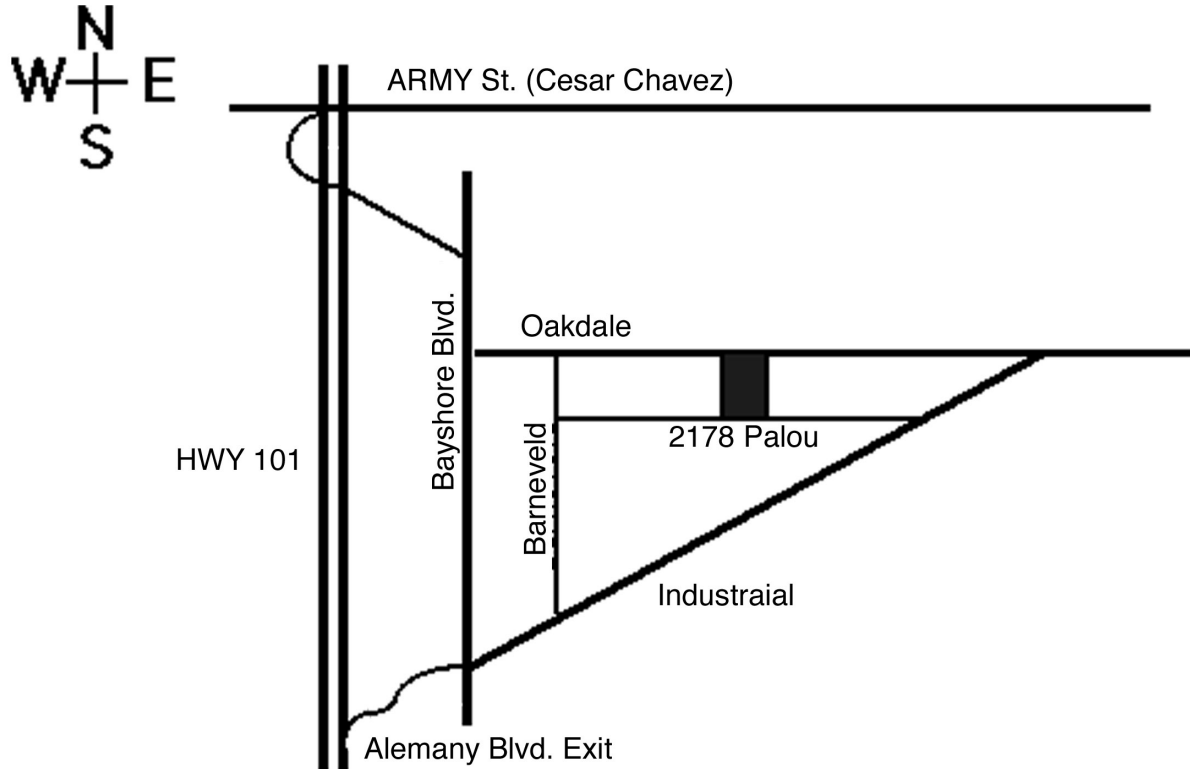

Directions to Bayshore Studio
2178 Palou Ave., San Francisco, CA 94121
ph. (415) 282-7850

From Downtown:

101 South
Exit at ARMY St (Cesar Chavez)
(Army exit splits four ways)
Veer LEFT and Follow Bayshore Blvd. off ramp
Continue South on Bayshore
Turn LEFT at Oakdale (@ Shell Gas Station)
Turn RIGHT on Barneveld
Immediate LEFT on Palou Ave.
Studio Address: 2178 Palou Ave.

From 280 (Daly City):

280 North
Exit at Alemany Blvd.
Follow Alemany East until under 101 FWY
STAY IN RIGHT LANES
Toward signs for 101 North Civic Center BUT
Follow signs to Bayshore Blvd. / Industrial St.
Cross Bayshore onto Industrial.
Turn LEFT on Palou Ave.
Studio Address: 2178 Palou Ave.

From The Peninsula (SFO):

101 North
Past 3-Com (Candlestick) Park stay to left of 101/280 split
After freeway split, move to right lane.
Exit at Bayshore / Alemany Blvd. exit
Follow signs to cross Bayshore and get on Industrial St.
Turn LEFT on Palou Ave. (at stop sign)
Studio Address: 2178 Palou Ave.