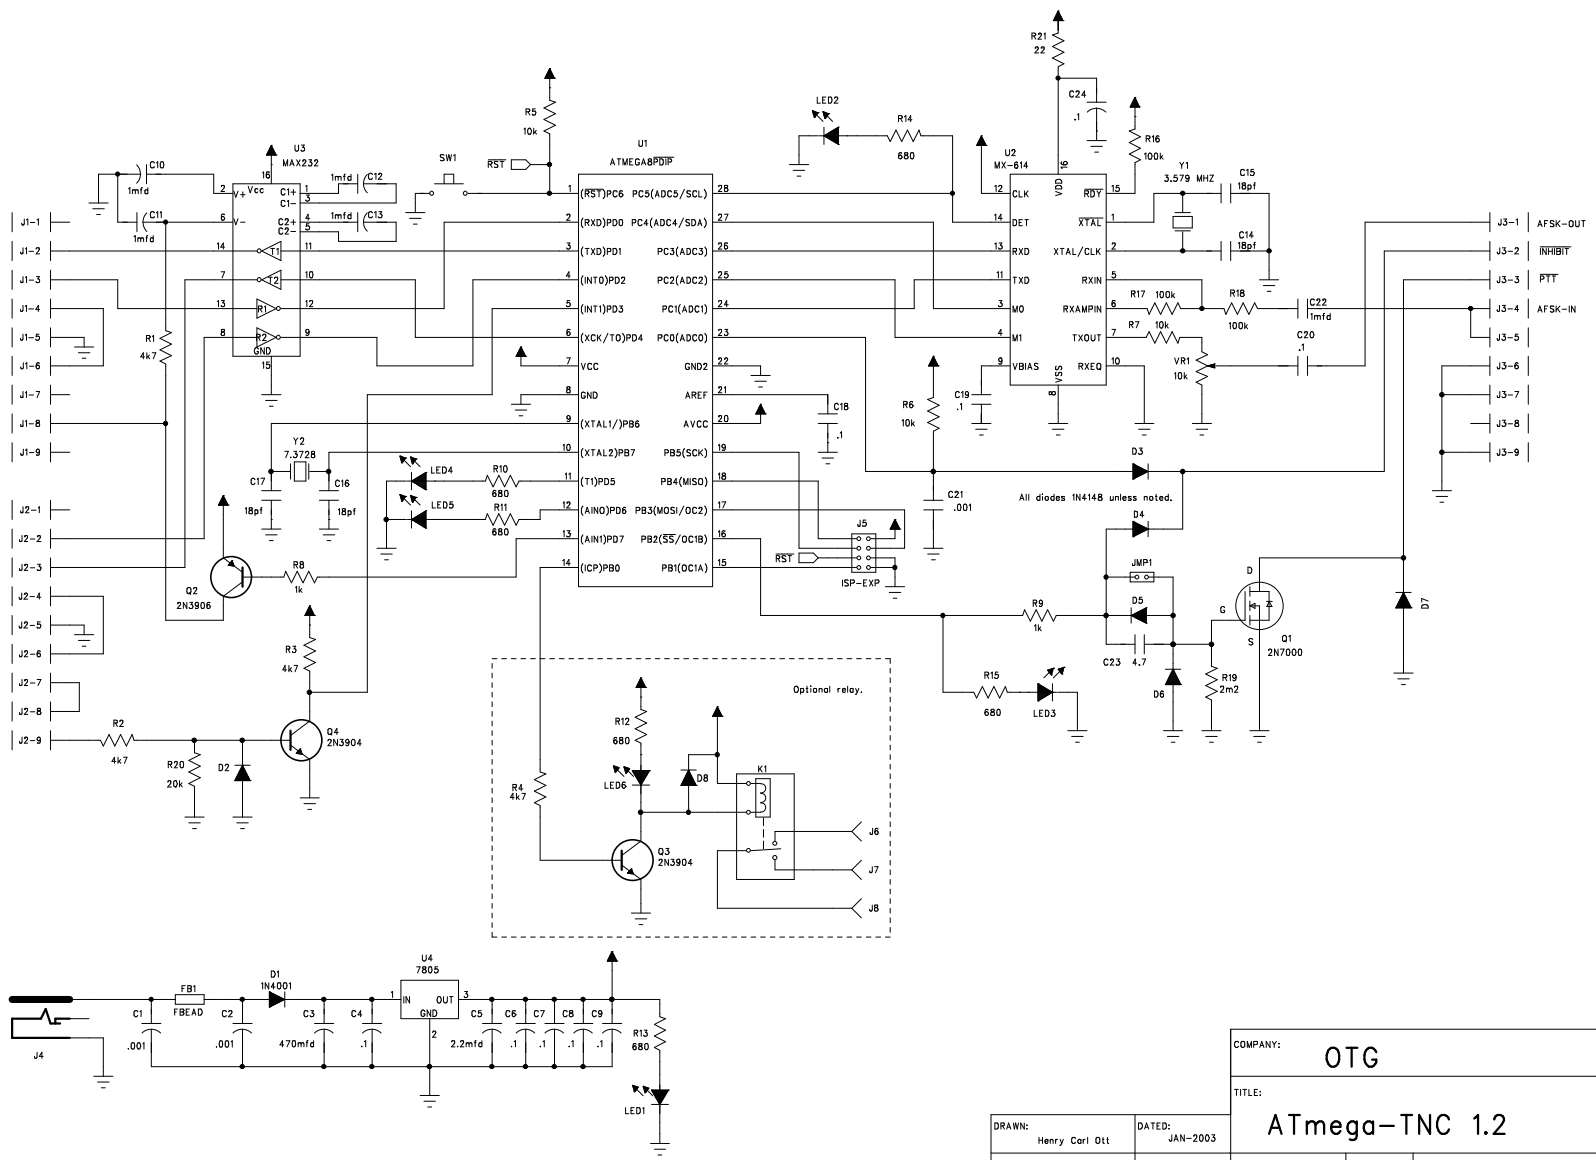

6

5

4

3

2

1

REVISION RECORD			
LTR	ECO NO:	APPROVED:	DATE:

COMPANY: OTG			
TITLE: ATmega-TNC 1.2			
DRAWN: Henry Cerl Ott	DATED: JAN-2003	CODE:	REV:
CHECKED:	DATED:	SIZE:	DRAWING NO:
QUALITY CONTROL:	DATED:	SCALE:	SHEET: 1 OF 1
RELEASED:	DATED:		